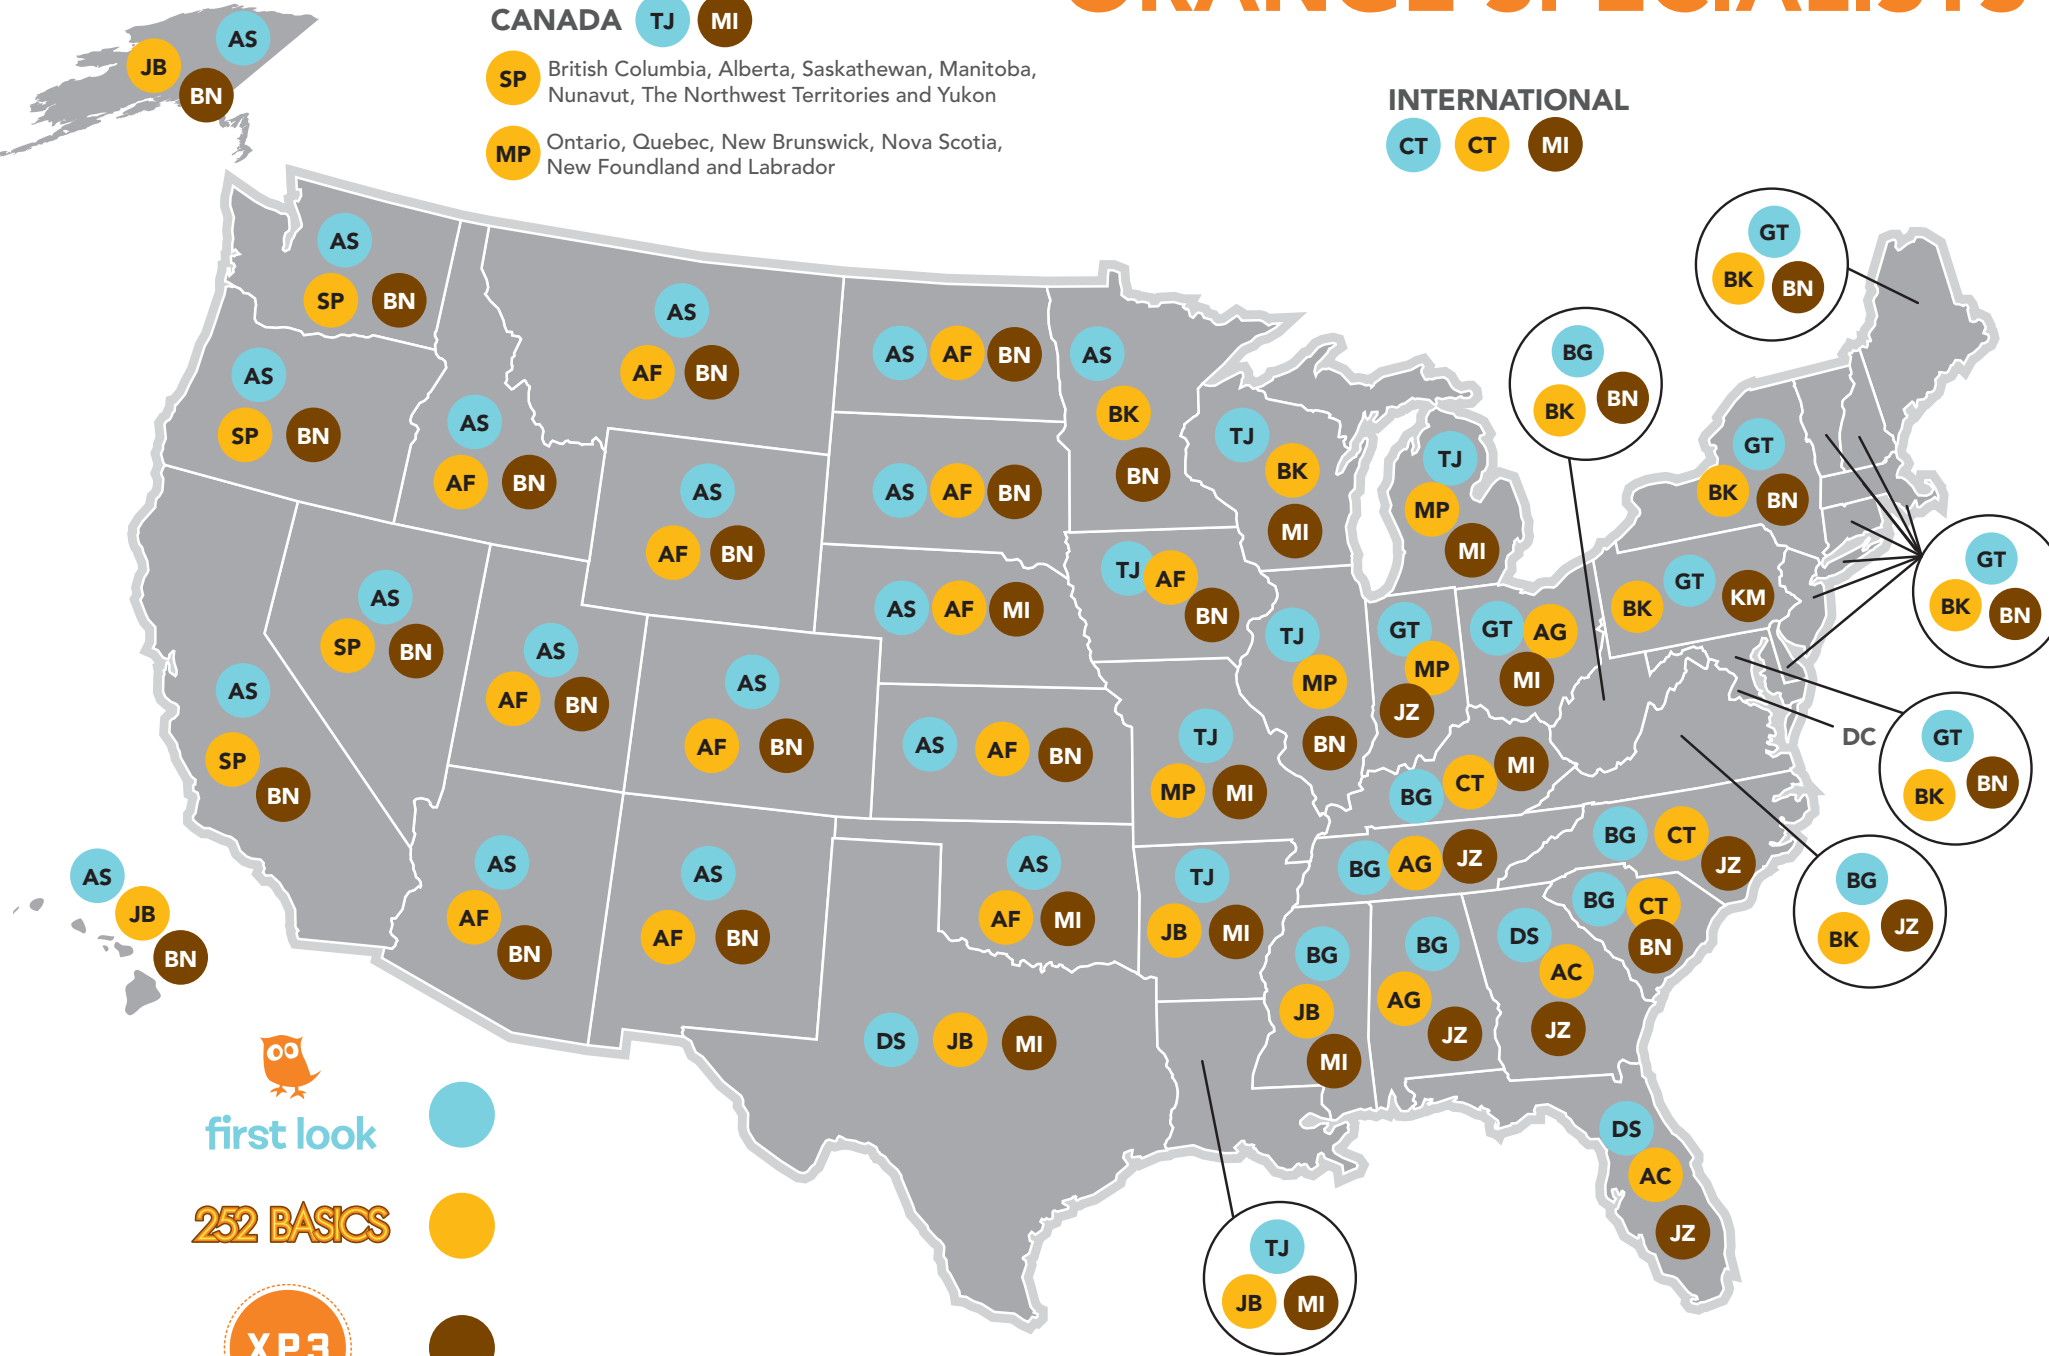

# ORANGE SPECIALISTS

CANADA TJ MI

SP British Columbia, Alberta, Saskatchewan, Manitoba, Nunavut, The Northwest Territories and Yukon

MP Ontario, Quebec, New Brunswick, Nova Scotia, New Foundland and Labrador

INTERNATIONAL

CT CT MI

  
 first look ●
  
 252 BASICS ●
  
 XP3 ●